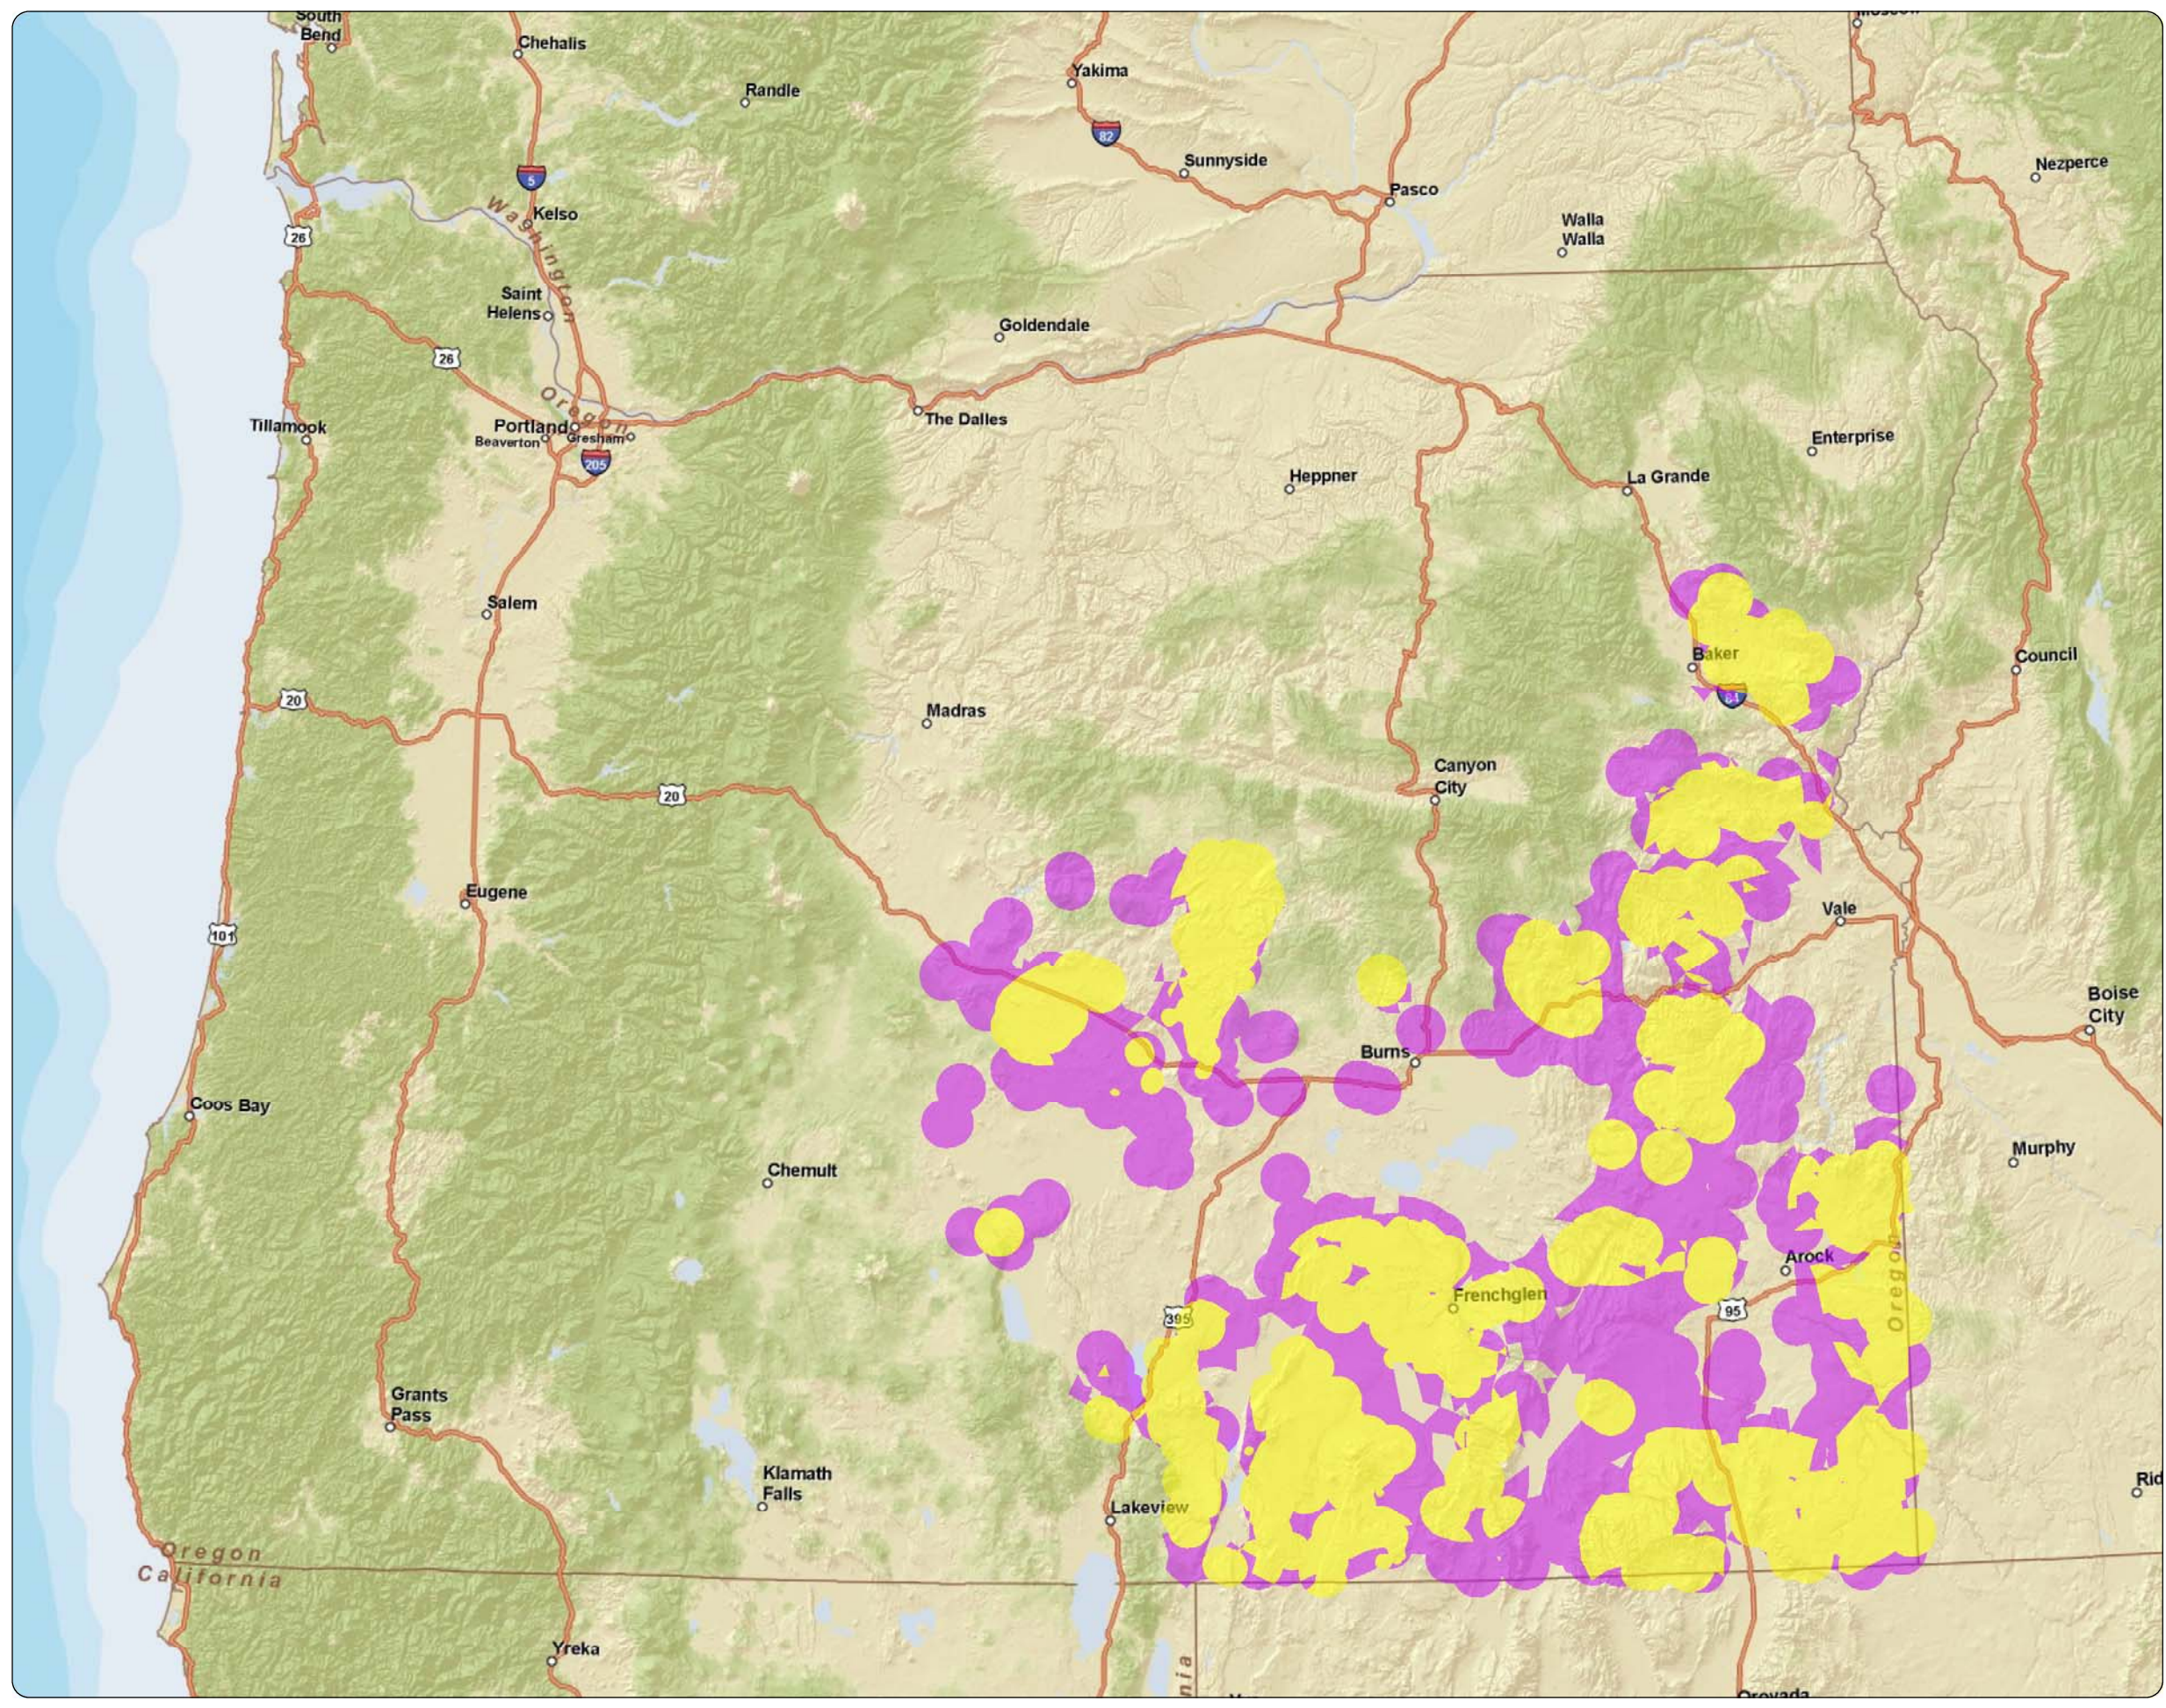

Path: X:\8006_39\06_42504_1\Projects\Fig_Sage Grouse Habitat in Oregon.mxd
Approved By: T. Vick
Print Date: 3/20/2011
Produced By: Vick
Project: 8006_39_06

Figure
Sage Grouse Habitat
in Oregon

DRAFT

Legend

1. **Sage Grouse Habitat Mitigation**
2. Core Area
   - Low Density Habitat

Source: Basemap obtained from ESRI, Inc. ArcGIS Online; sage grouse habitat information obtained from Oregon Department of Fish & Wildlife.